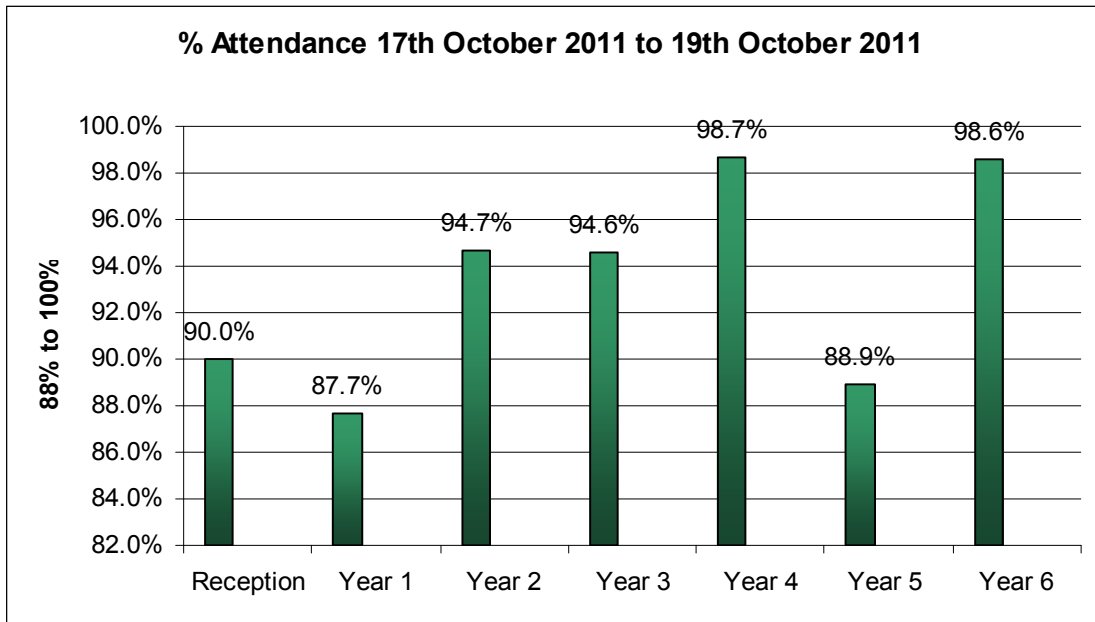

ATTENDANCE

Well Done to Year 4 who had the best Attendance the week before half term!

Watch this space to see which class is top of the league next time!

The year group with the overall highest attendance for the term will receive a special award.